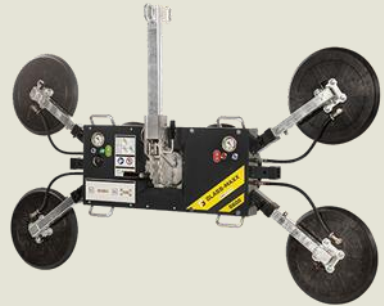

- Up to 17m of reach
- Up to 3.2t lift capacity
- Trained Operators
- Compact design allowing access to enclosed areas & quick deployment
- Tracked all-terrain platform
- Suitable for a wide range of tasks