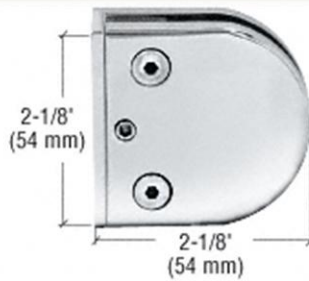

Code	Description	Price each
BRITEG	500ml	£48.18

Pressure Clamps for 10mm glass

Base View

Front View

Rear View

Side View

- ✓ Round type, flat base zinc clamp available in Chrome or Satin Chrome
- ✓ For use in balustrading, screens, windbreaks and much more