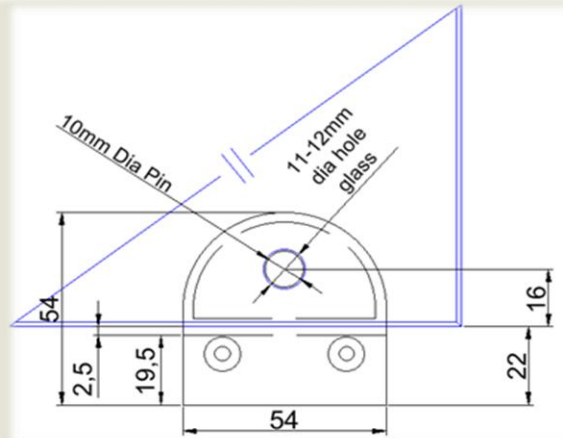

Pressure Clamps for 10mm glass

Front View

Side View

- ✓ Round type, flat base zinc clamp available in Chrome or Satin Chrome
- ✓ For use in balustrading, screens, windbreaks and much more

Alternative shapes, finishes and thicknesses available on request.

Code	Description	Price each
CLAMPCH	Chrome	£9.49
CLAMPSC	Satin	£9.49