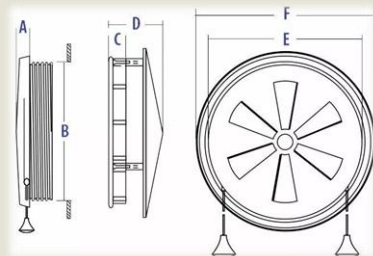

Application note: Not suitable for use in salty or chlorinated atmospheres.

Juliet Balcony Rails		
Code	Description	Price / set
Face fix, profile height 1100mm		
JUL01	Anthracite, for Glass Thickness 16.76 – 17.52mm	£185
JUL02	Anthracite, for Glass Thickness 20.76 – 21.52mm	£240
JUL03	Aluminium, for Glass Thickness 16.76 – 17.52mm	£185
JUL04	Aluminium, for Glass Thickness 20.76 – 21.52mm	£250
Reveal fix, profile height 1100mm		
JUL05	Anthracite, for Glass Thickness 16.76 – 17.52mm	£185
JUL06	Anthracite, for Glass Thickness 20.76 – 21.52mm	£240
JUL07	Aluminium, for Glass Thickness 16.76 – 17.52mm	£185
JUL08	Aluminium, for Glass Thickness 20.76 – 21.52mm	£240
* Profile heights 900mm & 1000mm available on request		

Vent-a-matics

Code	Description	Price each
Single Glazing – to fit 121mm DIA hole		
V101	Open	£15.76
V102*	Shuttered *available to order on request*	£21.54
V102S	Shuttered with Stormguard	£28.84
Single Glazing – to fit 162mm DIA hole		
V105	Open	£22.80
V106*	Shuttered* available to order on request	£26.22
V106S	Shuttered with Stormguard	£33.12
VSG6	Stormguard – suitable for models 105 & 106	£8.10
Single Glazing – to fit 164mm DIA hole		
VSPB	Static PB ventilator	£7.20
Single Glazing – to fit 219mm DIA hole		
VSXL	Shuttered	£38.88
VSG8	Stormguard – to fit SXL model	£10.00
Double Glazing – to fit 162mm DIA hole & unit width 12-32mm		
V106SDG	Shuttered with Stormguard	£50.86

Open

Shuttered (corded)

Shuttered with Stormguard

Glass Fitting Cat Flaps

Code	Description	Price each
CATM	White, Medium.	£20.52
CATL	White, Large	£27.47

- ✓ Secure double point 4-way lock: in and out, in only, out only or locked
- ✓ Silent action
- ✓ Draught and weather-proof fully brush-sealed flap with magnetic closure
- ✓ Rain-proof seal.
- ✓ For Single and Double Glazing. Self-lining - no minimum thickness.
- ✓ Slimline and minimalist design
- ✓ Easy to install